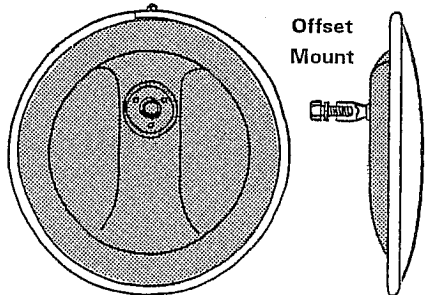

BRACKET PARTS

Adjustable Support Arm
LK5034 12" - 16"
LK5035 14" - 22"

JK0187 Bracket Clamp

LK1500

LK5092

LK5040 Angle Type Bracket Base

LK6073 Bell Type Bracket Base 3-3/4" dia.

Stabilizer Bracket Incl.

"Banana" 9" x 13"

LK5093 Head Only

Order Bracket Kit LK5139 or LK1483 Separately

"Hawk-Eye"

Stud Mount

Use With Brackets on This Page

10.8" x 12.5" Big-Hawk Head Only
LK5090 Standard
LK9931 Heated

9.3" x 12.5" Mini-Hawk Head Only
LK5965 Standard
LK9930 Heated