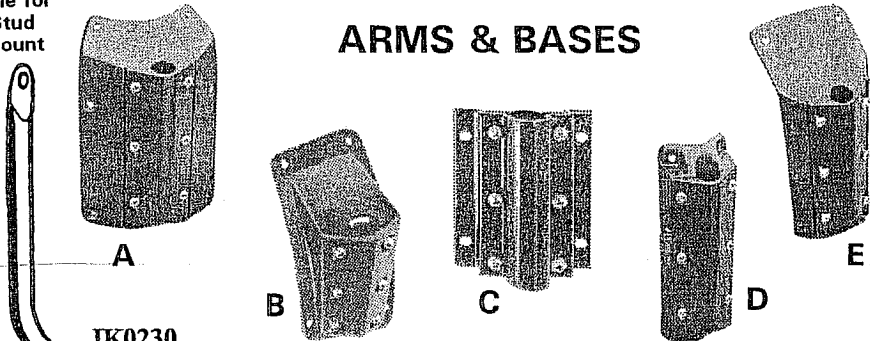

CROSSING MIRRORS

LK1483 Bracket Kit Complete

HEAVY DUTY

Use With Mirror Heads on This Page

"Paddle" Base

Non-Adjustable Paddle Type

For RH or LH

- Rigid Mount
- Not Adjustable

Fully Adjustable Tripod

For RH or LH

- Rigid Mount
- All (3) Legs Adjustable

LK5139 Bracket Kit Complete

Use With Mirror Heads on This Page

Hole for Stud Mount

ARMS & BASES

JK0230 Arm Only

LK5114

Grommets Pkg of (6)

Make	Bracket Kits Main Arm & Base	Base Only w/o Bracket
IHC	JK0203	JK0208
Ford	JK0210	JK0209
GMC or Chevy	JK0206	JK0211
Freightliner	JK0207	JK0205
Blue Bird Vision	JK0895	JK0897
Flat-Nose Buses	JK0896	JK0898

BRACKET PARTS

Adjustable Support Arm
LK5034 12" - 16"
LK5035 14" - 22"

JK0187 Bracket Clamp

LK1500

LK5092

LK5040 Angle Type Bracket Base

LK6073 Bell Type Bracket Base 3-3/4" dia.

Stabilizer Bracket Incl.