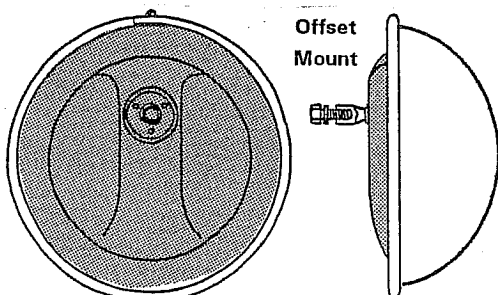

LK1504

Offset Mount

8"

"Dollie" Convex