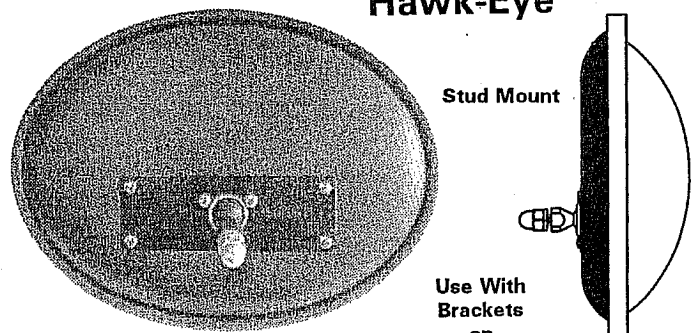

BRACKET PARTS

Adjustable Support Arm
LK5034 12" - 16"
LK5035 14" - 22"

JK0187 Bracket Clamp

LK1500

LK5092

LK5040 Angle Type Bracket Base

LK6073 Bell Type Bracket Base 3-3/4" dia.

Stabilizer Bracket Incl.

"Banana" 9" x 13"

LK5093 Head Only

Order Bracket Kit LK5139 or LK1483 Separately

"Hawk-Eye"

Stud Mount

Use With Brackets on This Page

10.8" x 12.5" Big-Hawk Head Only
LK5090 Standard
LK9931 Heated

9.3" x 12.5" Mini-Hawk Head Only
LK5965 Standard
LK9930 Heated