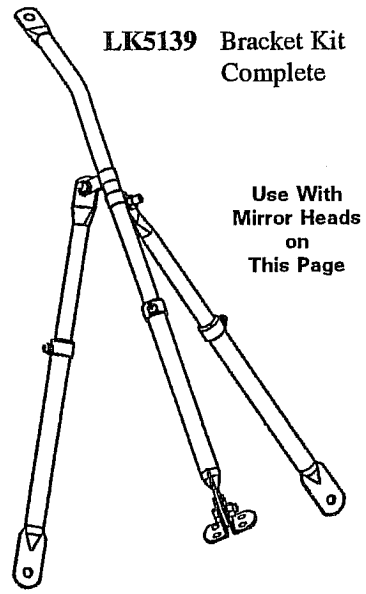

CROSSING MIRRORS

LK1483 Bracket Kit Complete

HEAVY DUTY

Use With Mirror Heads on This Page

"Paddle" Base

Non-Adjustable Paddle Type

For RH or LH

- Rigid Mount
- Not Adjustable

Fully Adjustable Tripod

For RH or LH

- Rigid Mount
- All (3) Legs Adjustable

LK5139 Bracket Kit Complete

Use With Mirror Heads on This Page

Hole for Stud Mount

ARMS & BASES

JK0230 Arm Only