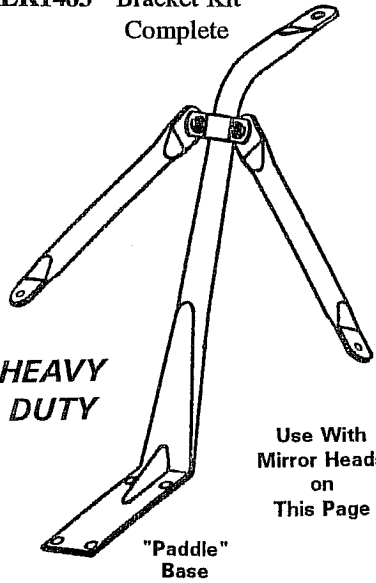

CROSSING MIRRORS

LK1483 Bracket Kit Complete

HEAVY DUTY

Use With Mirror Heads on This Page

"Paddle" Base

Non-Adjustable Paddle Type

For RH or LH

- Rigid Mount
- Not Adjustable

Fully Adjustable Tripod

For RH or LH

- Rigid Mount
- All (3) Legs Adjustable

LK5139 Bracket Kit Complete

Use With Mirror Heads on This Page

Hole for Stud Mount

ARMS & BASES

JK0230 Arm Only