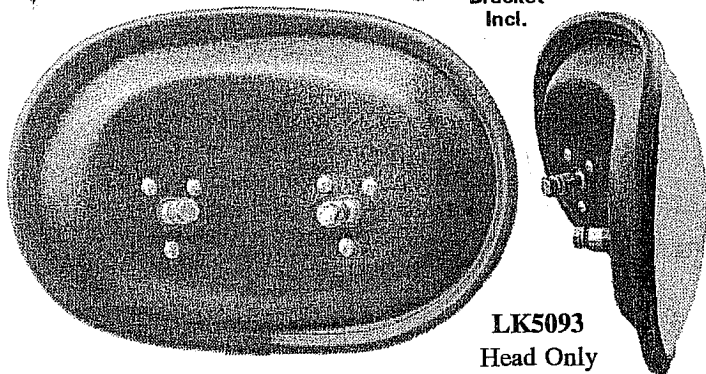

BRACKET PARTS

Adjustable Support Arm
LK5034 12" - 16"
LK5035 14" - 22"

JK0187 Bracket Clamp

LK1500

LK5092

LK5040 Angle Type Bracket Base

LK6073 Bell Type Bracket Base 3-3/4" dia.

Stabilizer Bracket Incl.

"Banana" 9" x 13"

LK5093 Head Only

Order Bracket Kit LK5139 or LK1483 Separately

"Hawk-Eye"

Stud Mount

Use With Brackets on This Page

10.8" x 12.5" Big-Hawk Head Only
LK5090 Standard
LK9931 Heated

9.3" x 12.5" Mini-Hawk Head Only
LK5965 Standard
LK9930 Heated