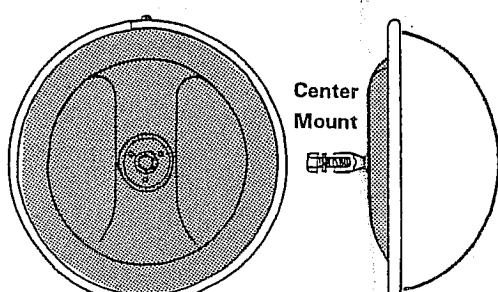

LK1505

LK1506

Center Mount

8"

"Dollie" Convex

LK1507