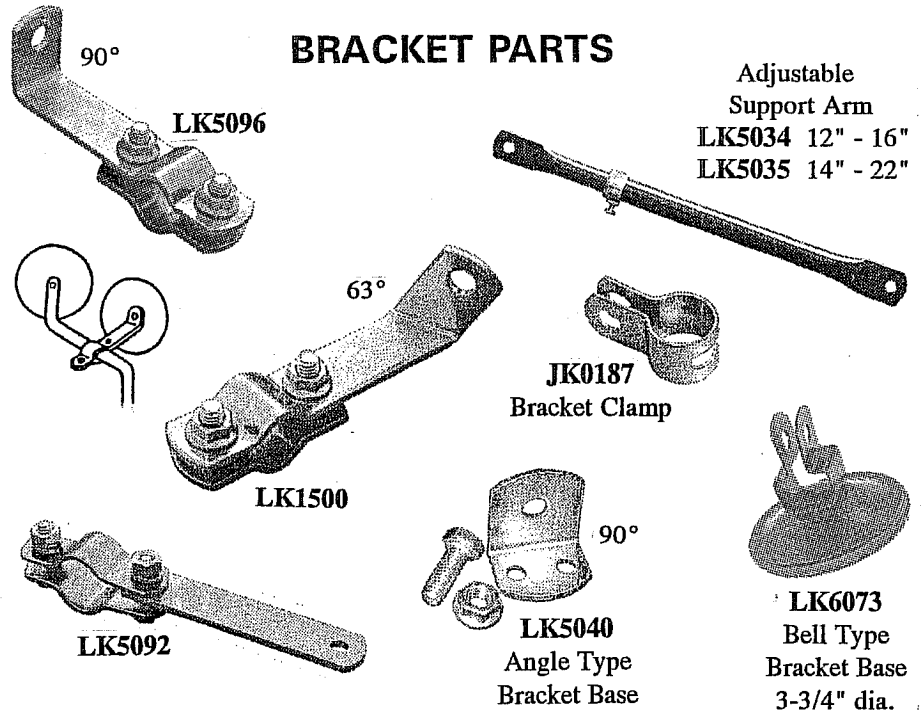

CROSSING MIRRORS

LK1483 Bracket Kit Complete

HEAVY DUTY

Use With Mirror Heads on This Page

"Paddle" Base

Non-Adjustable Paddle Type

For RH or LH

- Rigid Mount
- Not Adjustable

Fully Adjustable Tripod

For RH or LH

- Rigid Mount
- All (3) Legs Adjustable

LK5139 Bracket Kit Complete

Use With Mirror Heads on This Page

Hole for Stud Mount

ARMS & BASES

JK0230 Arm Only

LK5114

Grommets Pkg of (6)

Make	Bracket Kits Main Arm & Base	Base Only w/o Bracket
IHC	JK0203	JK0208
Ford	JK0210	JK0209
GMC or Chevy	JK0206	JK0211
Freightliner	JK0207	JK0205
Blue Bird Vision	JK0895	JK0897
Flat-Nose Buses	JK0896	JK0898

BRACKET PARTS

Adjustable Support Arm
LK5034 12" - 16"
LK5035 14" - 22"

JK0187 Bracket Clamp

LK1500

LK5092

LK5040 Angle Type Bracket Base

LK6073 Bell Type Bracket Base 3-3/4" dia.

Stabilizer Bracket Incl.